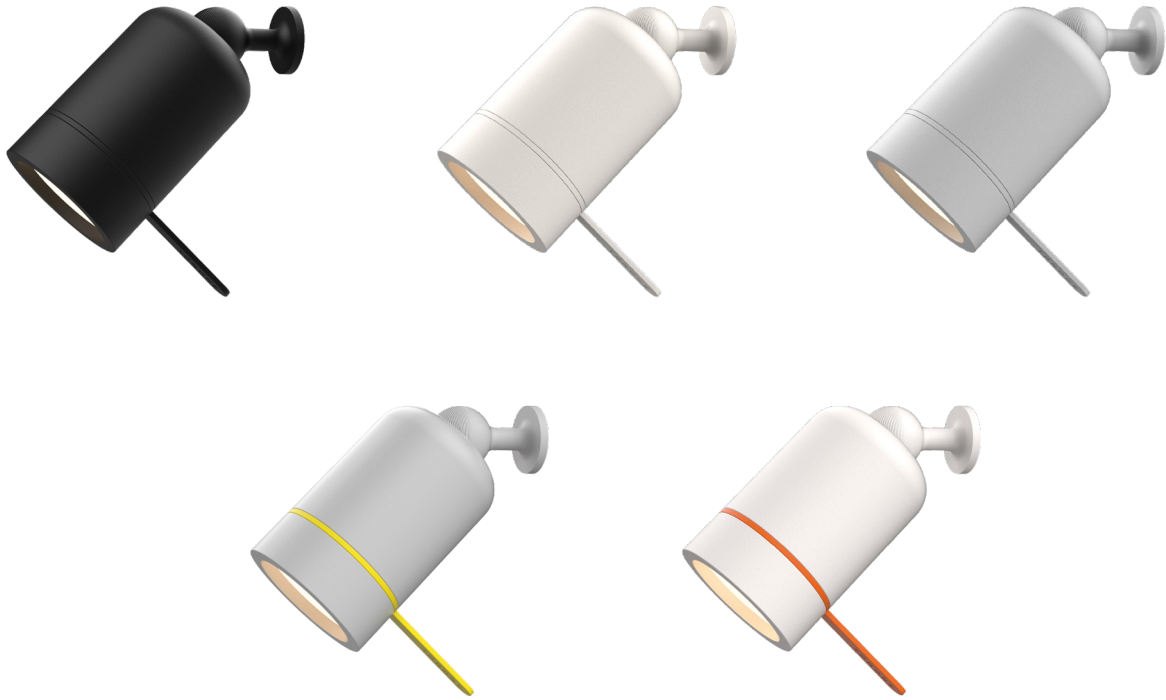

### Only ONE: One lamp, endless adventures

Why buy more when you only need one? One lamp. Chargeable, to take anywhere. Timeless, for a sustainable future. One lamp that always illuminates you. Wherever you want. Whenever you want. Tonone ONE. Tonone presents: ONE. One lamp that you can use in countless ways. The start is ONE + knob. What comes next is up to you. ONE + floor, ONE + desk, ONE + wall or... bring ONE on the road. Charge the lamp and use it up to 5 hours. You only need ONE to surround yourself with light anywhere and anytime you want.

Type	Wall lamp
Environment	Indoor
Material	Steel & aluminum
Weight	0,3 kg
Voltage	220-240 V
Output	5V-1A/2A
IP	20
Lightsource	Lightsource included
Battery	Up to 5 hours
Charge	USB-C charging cable included
Cable length	500 mm
CRI	90
Max lumen	230
Kelvin	2700
Dimmable	Secundair on fixture
Lightbeam	36° (15° / 24°)

# TONONE

technical specifications

Article number

	smokey black	5045
	fuzzy white	5046
	heavy metal	5047
	fuzzy white / hell orange	5048
	heavy metal / bright yellow	5049