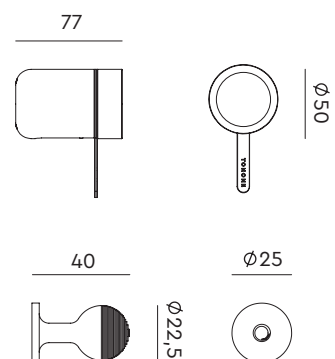

Type	Wall lamp
Environment	Indoor
Material	Steel & aluminum
Weight	0,3 kg
Voltage	220-240 V
Output	5V-1A/2A
IP	20
Lightsource	Lightsource included
Battery	Up to 5 hours
Charge	USB-C charging cable included
Cable length	500 mm
CRI	90
Max lumen	230
Kelvin	2700
Dimmable	Secundair on fixture
Lightbeam	36° (15° / 24°)